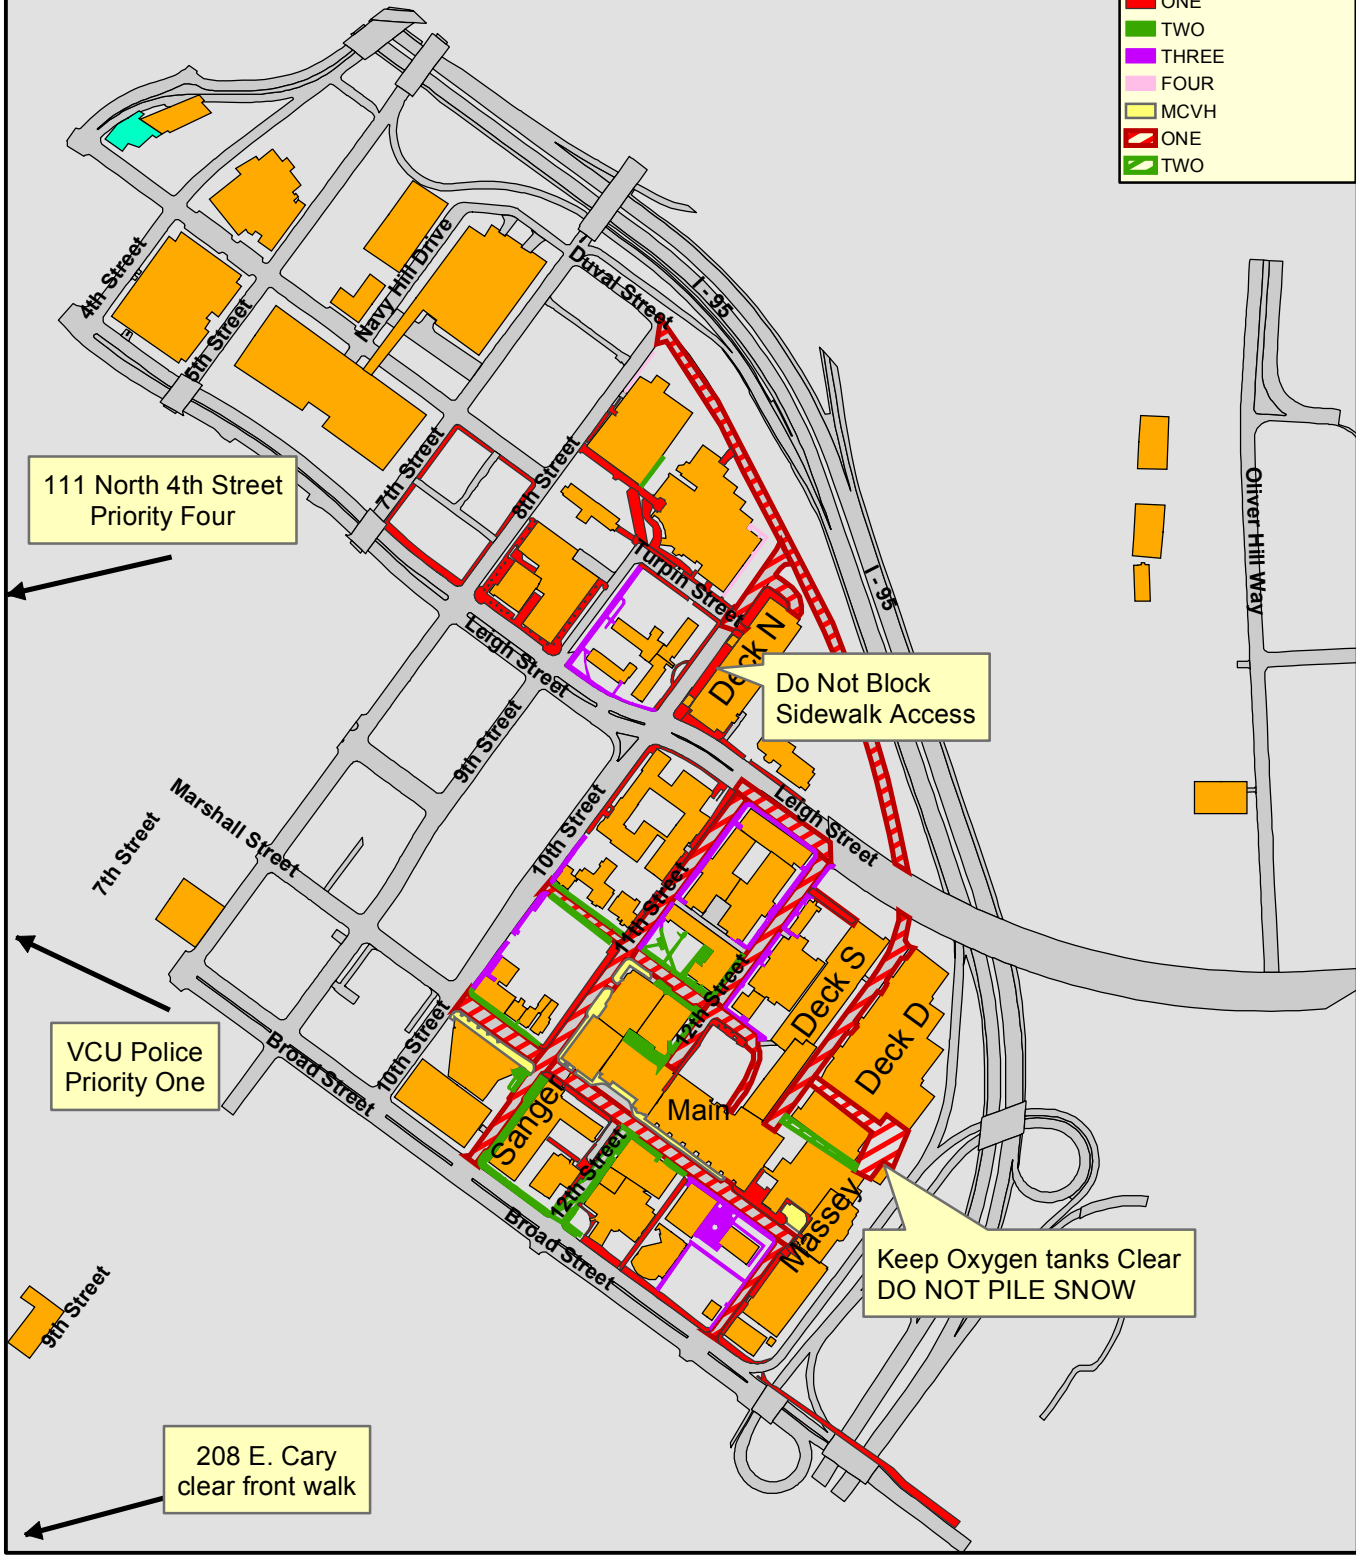

Date: 12/7/2015

**Monroe Park Campus
Snow Removal / Ice Control
Priority Sidewalks and Vehicular Access**

Legend

MCV Campus Sidewalks

Snow Removal Priorities

- ONE
- TWO
- THREE
- FOUR
- MCVH
- ONE
- TWO

Date: 12/7/2015

**MCV Campus
Snow Removal / Ice Control Priorities
Sidewalks**